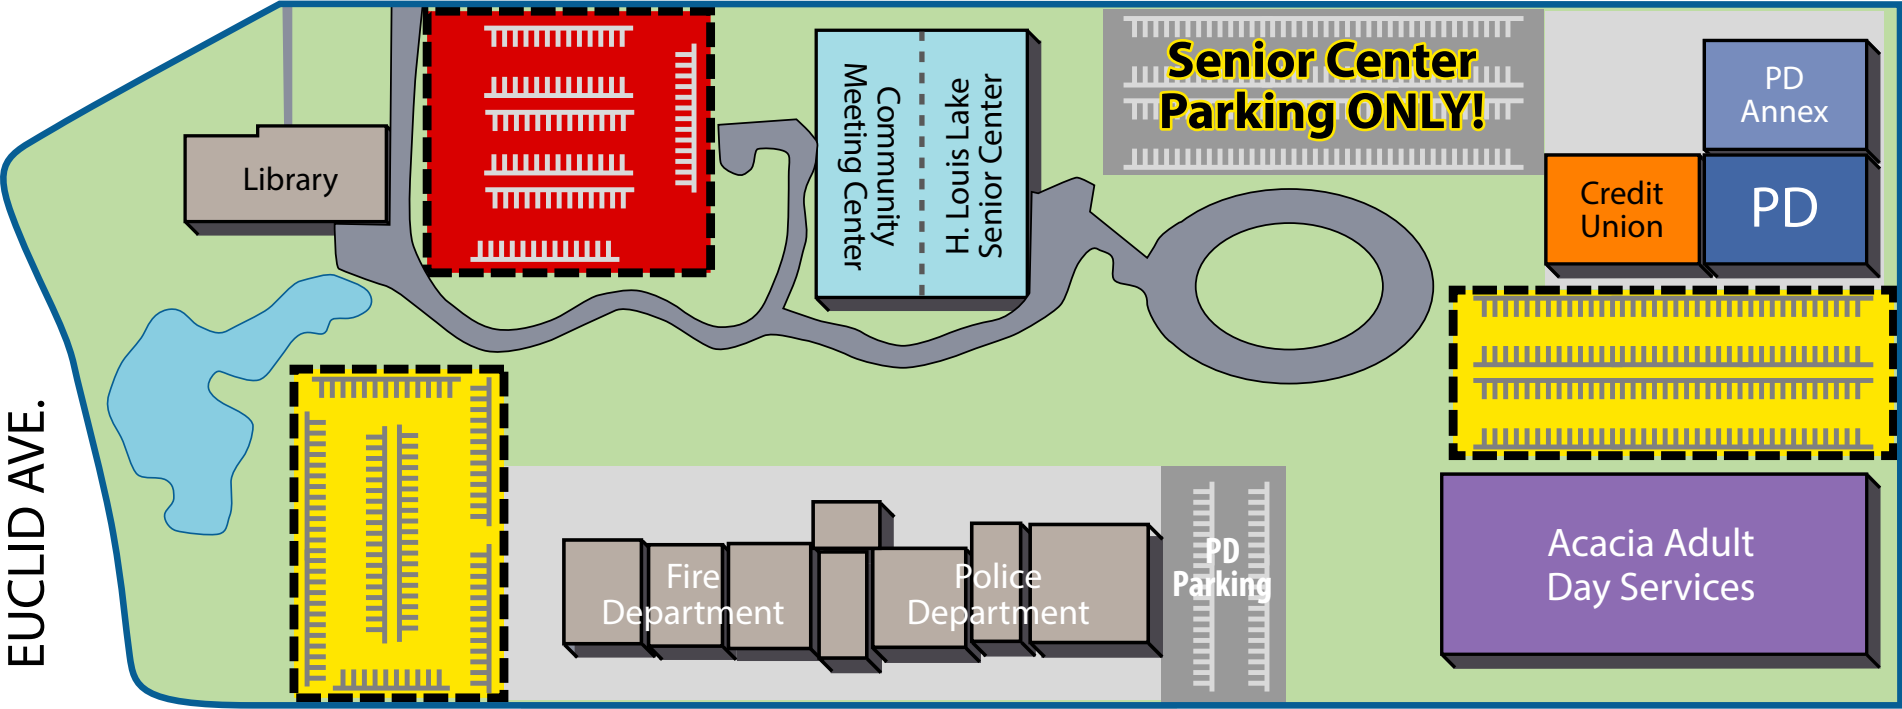

Local Area Map

H. Louis Lake Senior Center
 11300 Stanford Avenue
 Garden Grove 92840

Garden Grove Community Meeting Center (CMC)
 11300 Stanford Avenue
 Garden Grove 92840

Garden Grove Courtyard Center
 12732 Main Street
 Garden Grove 92840

CMC Site Information on Back

Garden Grove Community Meeting Center

11300 Stanford Ave., Garden Grove, CA 92840
(714) 741-5262 • www.cmc.garden-grove.org

STANFORD AVE.

EUCLID AVE.

8TH STREET

ACACIA PKWY.

Designated for
Community Meeting Center
Parking