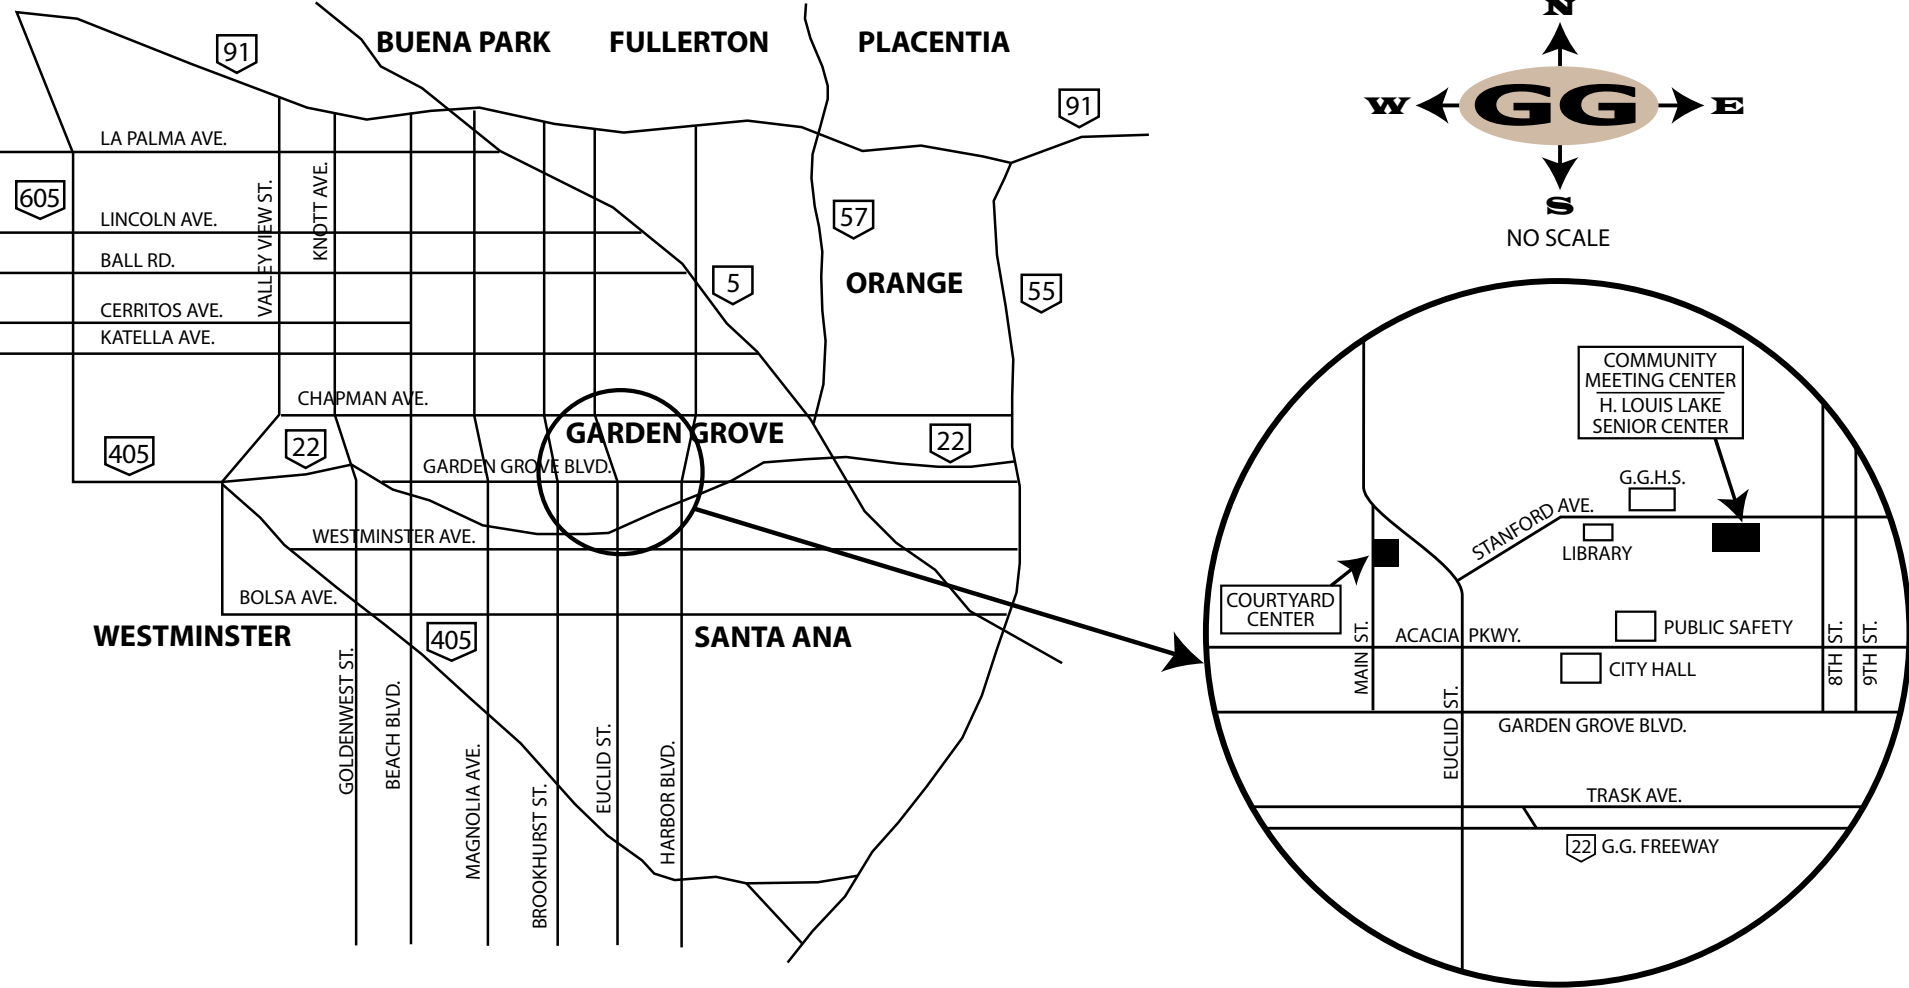

Local Area Map

H. Louis Lake Senior Center
 11300 Stanford Avenue
 Garden Grove 92840

Garden Grove Community Meeting Center (CMC)
 11300 Stanford Avenue
 Garden Grove 92840

Garden Grove Courtyard Center
 12732 Main Street
 Garden Grove 92840

CMC Site Information on Back

Garden Grove Community Meeting Center

11300 Stanford Ave., Garden Grove, CA 92840
(714) 741-5262 • www.cmc.garden-grove.org

STANFORD AVE.

EUCLID AVE.

8TH STREET

ACACIA PKWY.

Designated for
Community Meeting Center
Parking